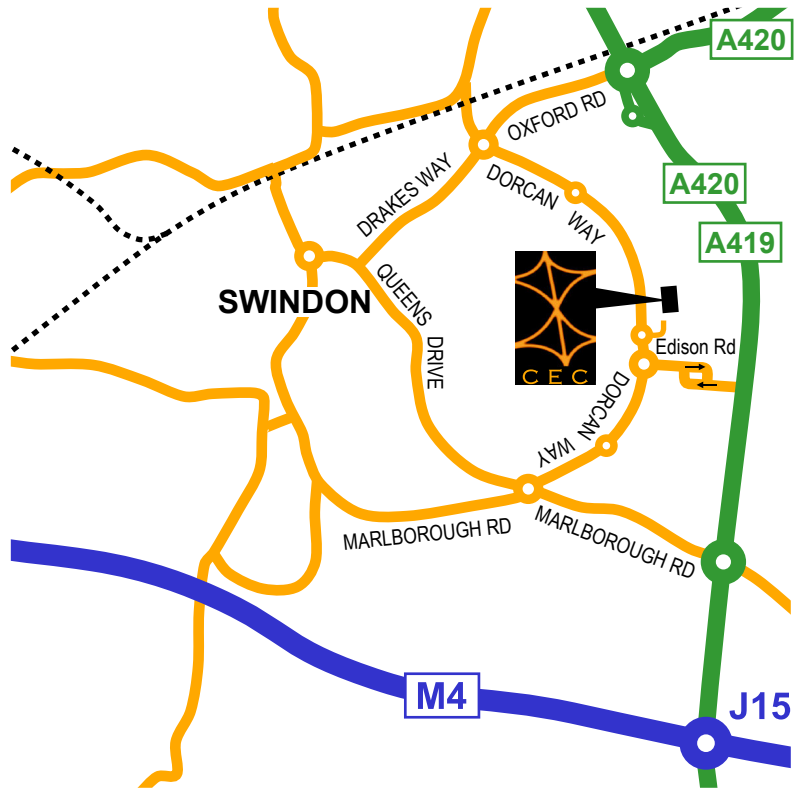

MAP & DIRECTIONS TO COLE EASDON CONSULTANTS OFFICES

SWINDON OFFICE

Swindon Office:

Cole Easdon Consultants
York House, Edison Park
Dorcan Way
Swindon, Wiltshire
SN3 3RB

Tel: 01793 619965
Fax: 01793 619967
Email: sn@coleeasdon.co.uk
Web: www.coleeasdon.com